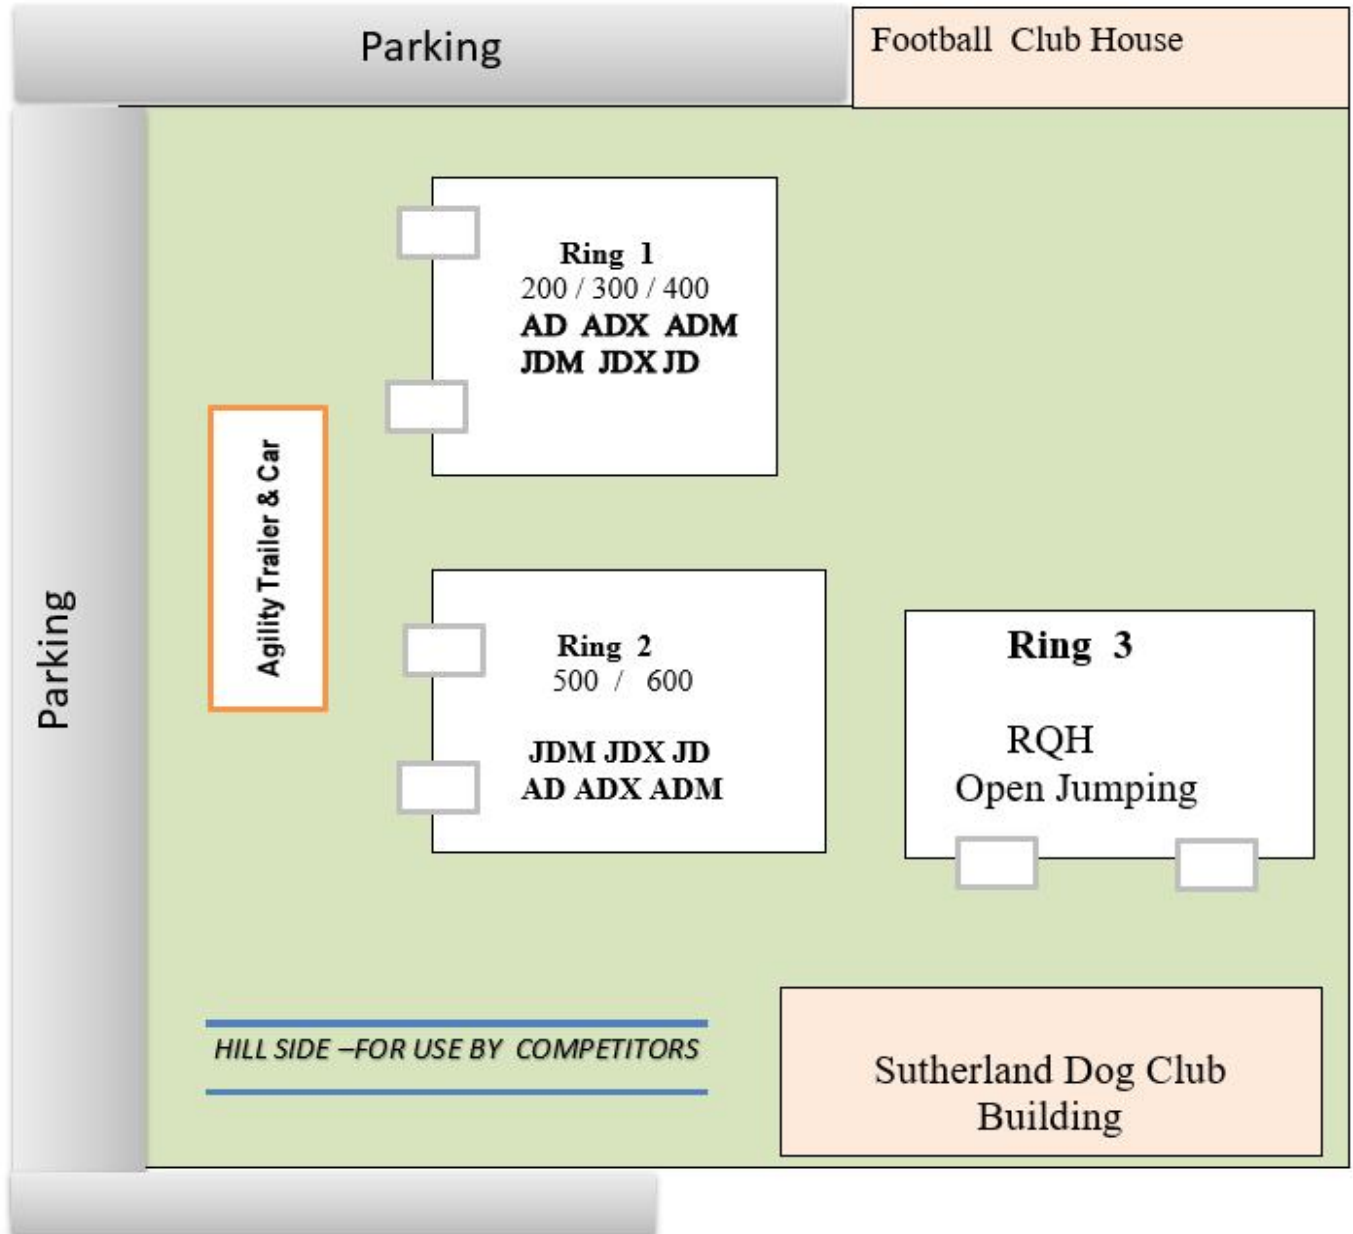

Sutherland's Oval Ring Layout - 16 June 2019

TRIAL DETAILS

Total dogs entered in trial: 195

Total planned runs in trial: 561

Ring	Judge	Event	Planned runs

Date: 16/06/2019

Ring 1	Leanne Davis	AD 200	3
		AD 300	17
		AD 400	12
		ADX 200	2
		ADX 300	9
		ADX 400	6
		ADM 200	6
		ADM 300	11
		ADM 400	13
	Michelle Tunbridge	JDM 200	7
		JDM 300	19
		JDM 400	17
		JDX 200	2
		JDX 300	11
		JDX 400	5
		JD 200	3
		JD 300	10
		JD 400	9
Ring 2	Bruce Havord	JDM 500	44
		JDM 600	9
		JDX 600	4
		JDX 500	20
		JD 500	14
		JD 600	7
	Vanessa Dowson	AD 600	10
		AD 500	28
		ADX 500	22
		ADX 600	2
		ADM 500	31
		ADM 600	7
Ring 3	Brian Hillier	RQH A	86
		JDO	115